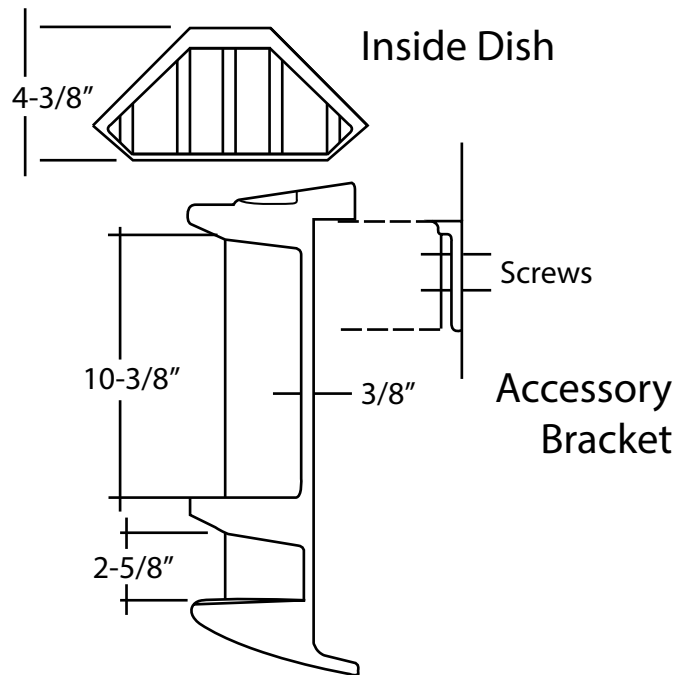

Installation Instructions for: CORNER SOAP & CADDY

To Install:
Screw mounting bracket to wall.
Run 3 beads of silicone down each side of caddy.
Mount caddy to bracket and seal with silicone.