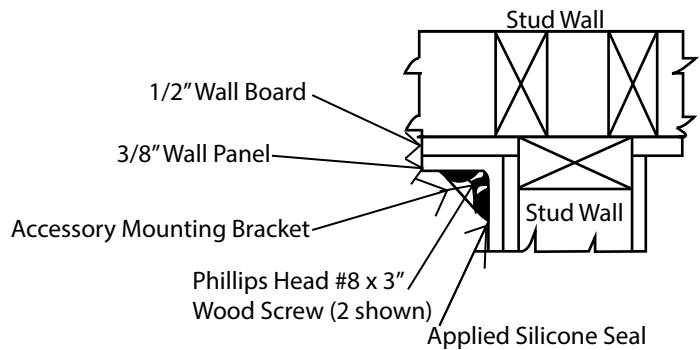

Installation Instructions for: CORNER SOAP & CADDY

To Install:
Screw mounting bracket to wall.
Run 3 beads of silicone down each side of caddy.
Mount caddy to bracket and seal with silicone.