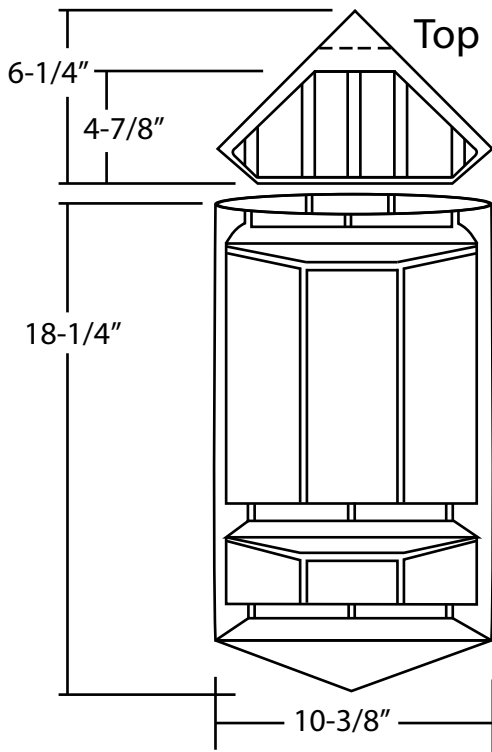

Installation Instructions for: CORNER SOAP & CADDY

To Install:
Screw mounting bracket to wall.
Run 3 beads of silicone down each side of caddy.
Mount caddy to bracket and seal with silicone.